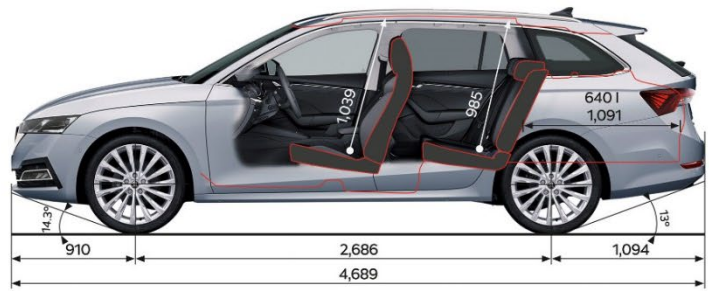

Moon White
Metallic

Race Blue
Metallic

Graphite Grey
Metallic

Lava Blue
Metallic (Style only)

Phoenix orange
Metallic (+$1,000)