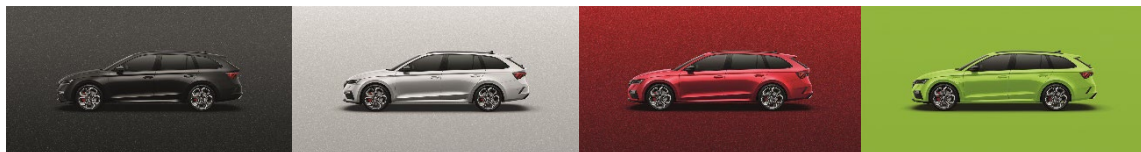

Packages

Style plus pack - leather ergonomic comfort seat with ventilation, heads up display, heated rear seat, triple zone AC	-	\$5450	-
RS plus pack – Split leather ergonomic comfort seat, heads up display, heated rear seat, triple zone AC, black polished tailpipe, adaptive suspension DCC, 19" alloy wheels Altair anthracite gloss	-	-	\$6450

Alloy wheels

17" alloy wheels – Rotare aero silver wheels	✓	✓	-
18" alloy wheels - Comet, black with bright machining	-	-	✓

Moon White
Metallic

Race Blue
Metallic

Graphite Grey
Metallic

Lava Blue
Metallic (Style only)

Phoenix orange
Metallic (+\$1,000)

Magic Black
Metallic

Brilliant Silver
Metallic

Velvet Red
Metallic (+\$1,000)

Mamba Green
Uni (RS only)

17" Rotare alloy wheels

18" Comet alloy wheels

Škoda reserves the right to make changes to specifications, colours and prices without notice. Whilst we make every effort to ensure that specifications are accurate at the time of publication, you should always check with your Škoda dealer for the latest information.