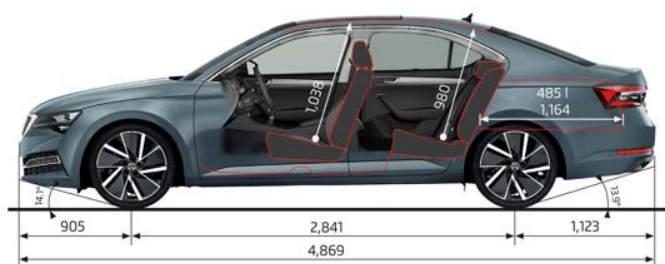

* The figures provided are converted using official NZ Government calculator to 3P-WLTP from official manufacturer's technical data in accordance with EU legislation
**Standard warranty. Other promotional offers may exceed standard terms, and if selected they would be added to vehicle price.

*** Prices are maximum retail including 15% GST. Prices & specifications are subject to change without notice. Maximum Retail Price does not include additional on road costs.

****New Zealand Government Clean Car rebates / fees may apply for new vehicles sold from the 1st April 2022. Values stated should be taken as guidance only and may be subject to change without notice. For further details, see skoda.co.nz/clean-car.

✓ = Standard -- = Not available

Updated March 2023

Page 1 of 2